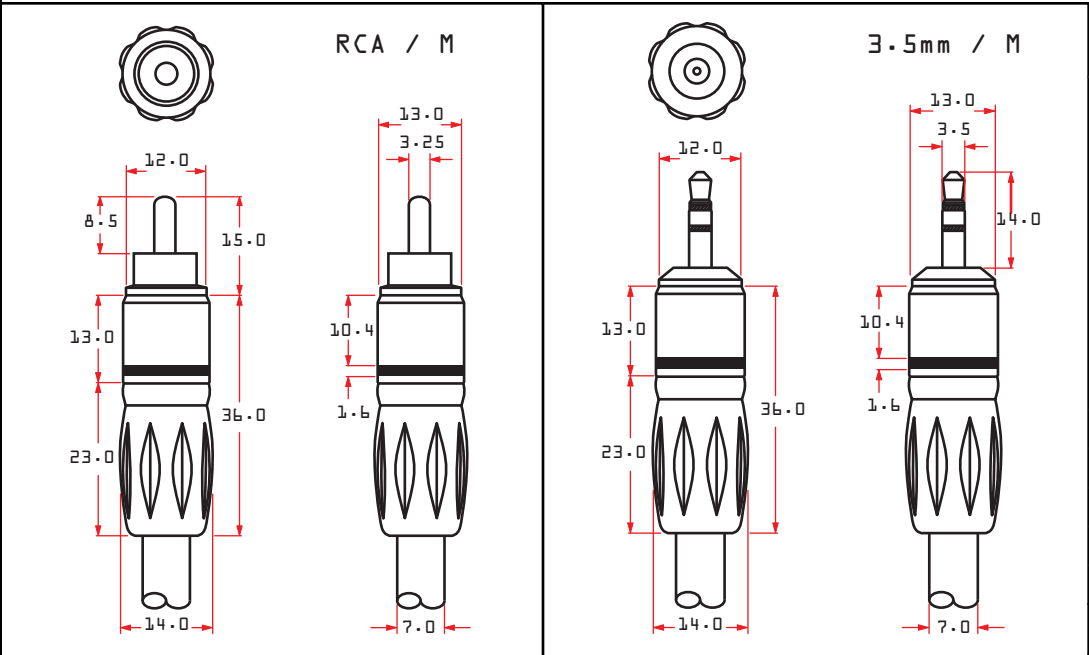

REV.	DESCRIPTION	DATE
A		
B		02-2006

PART NO.	CABLE LENGTH
10A3-12106	6 ft
10A3-12112	12 ft
10A3-12125	25 ft
10A3-12135	35 ft
10A3-12150	50 ft
10A3-12175	75 ft
10A3-121HD	100 ft

E	Mylar Aluminum: Aluminum, W=10mm
D	Jacket: Black PVC, 7.0mm
C	Shield Wire: 0FC Copper, 0.12 / 16*4
B	Core Dia.: Foam PE, 2.7
A	Conductor: 0FC Copper, 0.12*20

6	RCA Male: Brass, Gold Plated
5	Shell: Brass, Satin Black Nickel
4	Molding: Black PVC
3	Bushing: Black PVC
2	3.5mm Male: Brass, Gold Plated
1	Cable: 7.0mm, Black PVC (See Cable Spec for more details)
NO.	SPECIFICATIONS
	BOM LIST

ITEM NUMBER	10A3-121xx	DRAWER	MPD
TITLE	3.5mm Male to 2 x RCA Male, Premium Grade Audio Y Cable	CHECKED	MAC
		APPROVED	MAC
MATERIAL	SCALE		
REV.	A UNIT		INCH
DRAWING NO:			