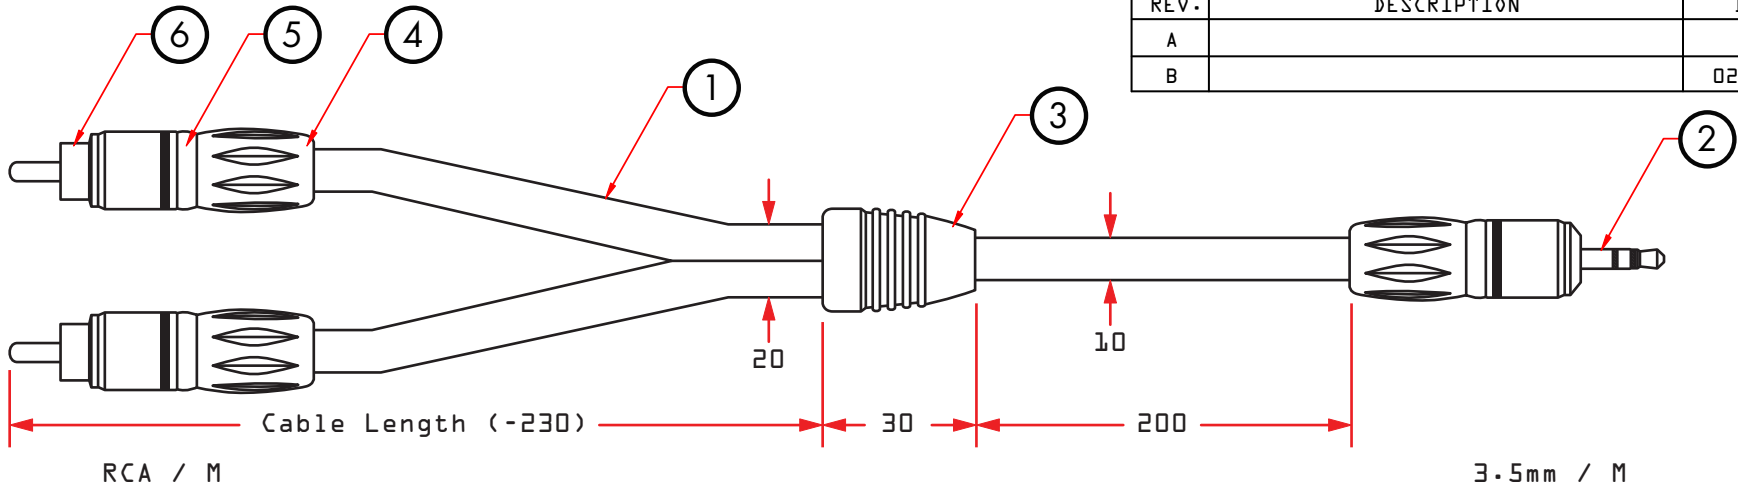

REV.	DESCRIPTION	DATE
A		
B		02-2006

PART NO.	CABLE LENGTH
10A3-12106	6 ft
10A3-12112	12 ft
10A3-12125	25 ft
10A3-12135	35 ft
10A3-12150	50 ft
10A3-12175	75 ft
10A3-121HD	100 ft

E	Mylar Aluminum: Aluminum, W=10mm
D	Jacket: Black PVC, 7.0mm
C	Shield Wire: 0FC Copper, 0.12 / 16*4
B	Core Dia.: Foam PE, 2.7
A	Conductor: 0FC Copper, 0.12*20

6	RCA Male: Brass, Gold Plated
5	Shell: Brass, Satin Black Nickel
4	Molding: Black PVC
3	Bushing: Black PVC
2	3.5mm Male: Brass, Gold Plated
1	Cable: 7.0mm, Black PVC (See Cable Spec for more details)
NO.	SPECIFICATIONS
	BOM LIST

ITEM NUMBER	10A3-121xx	DRAWER	MPD
TITLE	3.5mm Male to 2 x RCA Male, Premium Grade Audio Y Cable	CHECKED	MAC
		APPROVED	MAC
MATERIAL	SCALE		
REV.	A UNIT		INCH
DRAWING NO:			