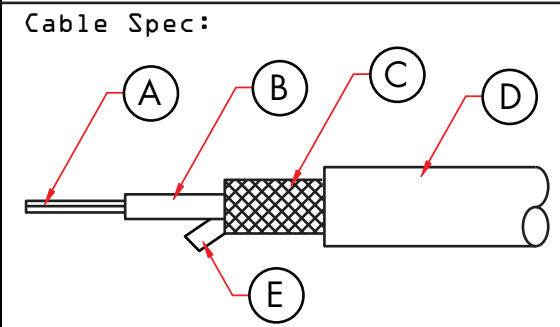

REV.	DESCRIPTION	DATE
A		
B		02-2006

PART NO.	CABLE LENGTH
10A3-12106	6 ft
10A3-12112	12 ft
10A3-12125	25 ft
10A3-12135	35 ft
10A3-12150	50 ft
10A3-12175	75 ft
10A3-121HD	100 ft

E	Mylar Aluminum: Aluminum, W=10mm
D	Jacket: Black PVC, 7.0mm
C	Shield Wire: 0FC Copper, 0.12 / 16*4
B	Core Dia.: Foam PE, 2.7
A	Conductor: 0FC Copper, 0.12*20

6	RCA Male: Brass, Gold Plated
5	Shell: Brass, Satin Black Nickel
4	Molding: Black PVC
3	Bushing: Black PVC
2	3.5mm Male: Brass, Gold Plated
1	Cable: 7.0mm, Black PVC (See Cable Spec for more details)
NO.	SPECIFICATIONS
	BOM LIST

ITEM NUMBER	10A3-121xx	DRAWER	MPD
TITLE	3.5mm Male to 2 x RCA Male, Premium Grade Audio Y Cable	CHECKED	MAC
		APPROVED	MAC
MATERIAL	SCALE		
REV.	A UNIT		INCH
DRAWING NO:			