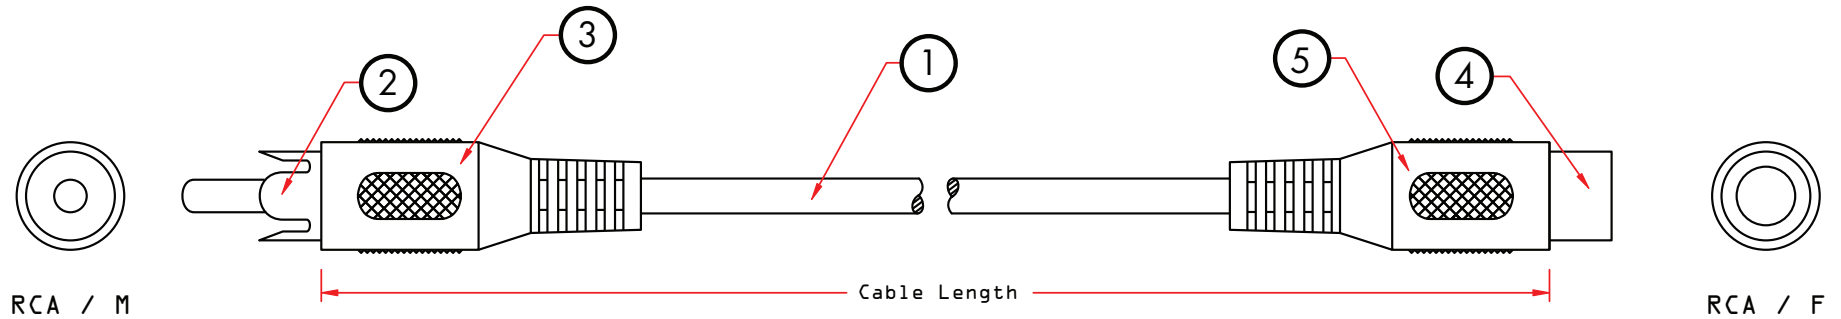

REV.	DESCRIPTION	DATE
A		
B		11-2006

Pin Assignment	
RCA Male	RCA Female
Cond	Cond
Shell	Shell

PART NO.	CABLE LENGTH
10R1-01203	3 ft
10R1-01206	6 ft
10R1-01212	12 ft
10R1-01225	25 ft

NO.		SPECIFICATIONS	ITEM NUMBER	10R1-012xx		DRAWER	MPD
5		RCA Hood, Black Molded PVC	TITLE	RCA Male / RCA Female A/V Cable		CHECKED	MAC
4		RCA Female, Nickel Plated Shell	MATERIAL		SCALE	APPROVED	MAC
3		RCA Hood, Black Molded PVC	REV.	A	UNIT		
2		RCA Male, Nickel Plated Shell	DRAWING NO:		INCH		
1		1C 26AWG (10*0.127mm) Copper + Sprial Shield (28*0.12mm) Copper. Jacket: Black PVC. OD: 2.5mm				 888-212-8295.com <b>CableWholesale</b>	
BOM LIST							