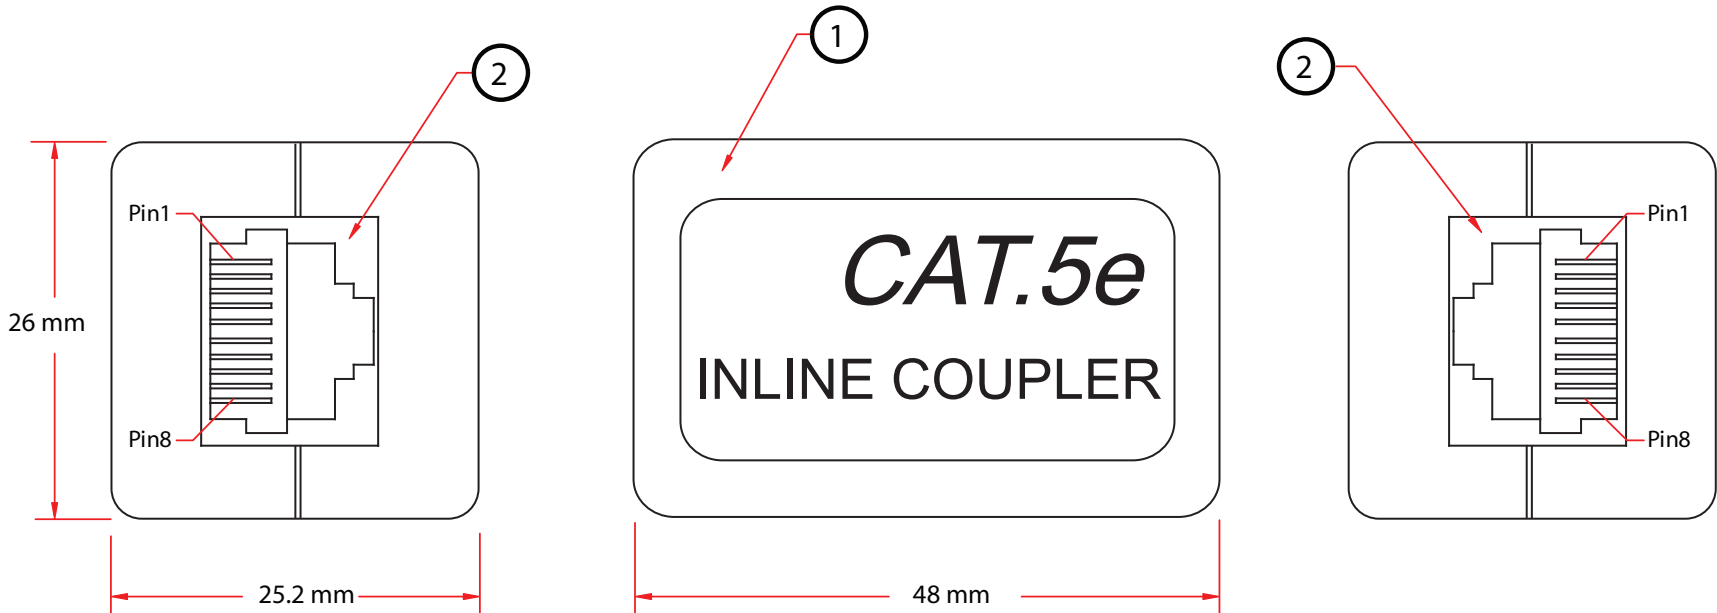

REV.	DESCRIPTION	DATE
A		
B		02-2009

Pin Assignment	
RJ45 8P/8C	RJ45 8P/8C
1	1
2	2
3	3
4	4
5	5
6	6
7	7
8	8

ITEM NUMBER	30X6-02400WH		DRAWER	LIBRA
TITLE	CAT5E (RJ45) Female / Female Inline Unshielded Coupler, White		CHECKED	
			APPROVED	
MATERIAL		SCALE	 	
REV.	A	UNIT		INCH
DRAWING NO:				

3	
2	RJ45 Cat5E Female Connector, Material: PBT
1	Case, Material: ABS, Color: White
NO.	SPECIFICATIONS
	BOM LIST