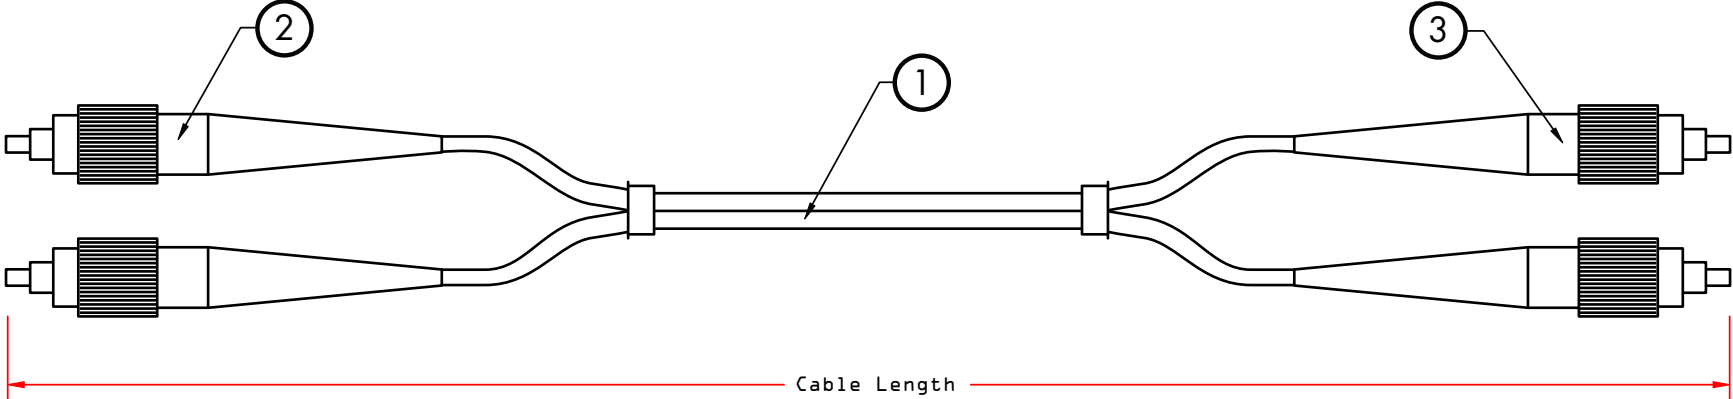

REV.	DESCRIPTION	DATE
A		
B		02-2006

Operating Temp	-20C - 70C
Storage Temp	-40C - 70C
Insertion Loss	0.3dB
Return Loss	50dB
Length Tolerances < 5M	0 - 25cm
Length Tolerances > 5M	0 - 40cm
Repeatability	< 0.2dB
Exchangeability	< 0.2dB

PART NO.	CABLE LENGTH
FCFC-11101	1 M
FCFC-11102	2 M
FCFC-11103	3 M
FCFC-11104	4 M
FCFC-11105	5 M
FCFC-11107	7 M
FCFC-111010	10 M

ITEM NUMBER	FCFC-111xx		DRAWER	MPD
TITLE	FC to FC Multi-mode, Duplex, 62.5/125, Fiber Optic Cable		CHECKED	MAC
			APPROVED	MAC
MATERIAL		SCALE	 	
REV.	A	UNIT		INCH

3	FC Connector
2	FC Connector
1	2.8mm, Multi-mode, Duplex, 62.5/125 Fiber Cable
NO.	SPECIFICATIONS

BOM LIST

888-212-8295  
CableWholesale.com