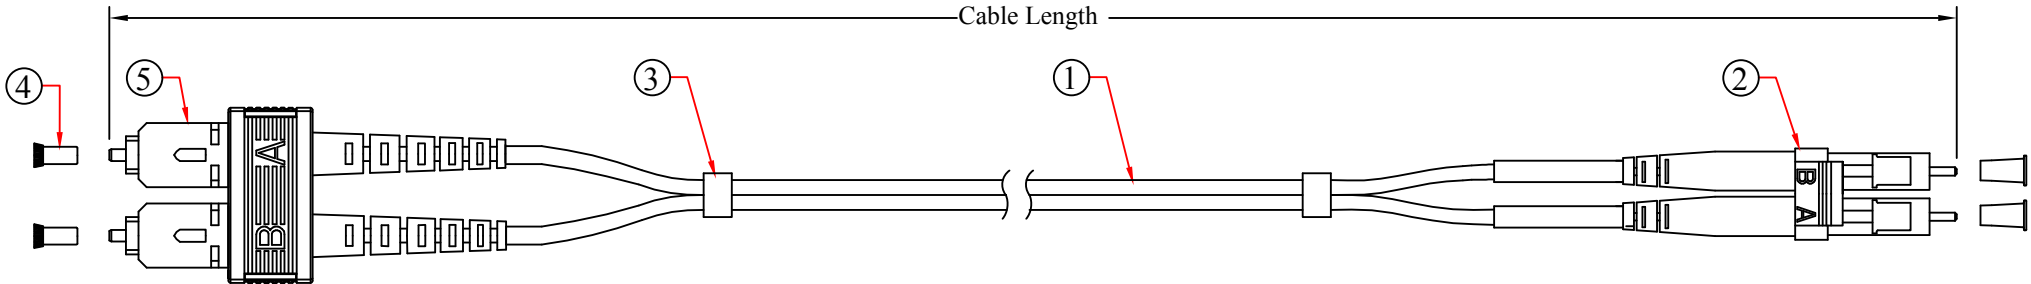

REV.	DESCRIPTION	DATE
A		09-2011

RoHS

NOTES:
Insertion loss < 0.5 dB

PART NO.	CABLE LENGTH	PART NO.	CABLE LENGTH
LCSC-11001	1 Meter	LCSC-11007	7 Meter
LCSC-11002	2 Meter	LCSC-11010	10 Meter
LCSC-11003	3 Meter	LCSC-11015	15 Meter
LCSC-11004	4 Meter	LCSC-11020	20 Meter
LCSC-11005	5 Meter	LCSC-11030	30 Meter
LCSC-11006	6 Meter		

NO.	SPECIFICATIONS
5	SC MM Connector (Beige Housing Red/Black Boot)
4	Cap
3	Shrinkage Tube
2	LC MM Duplex Connector (Beige Housing Grey Boot)
1	OD:1.8mm, Multimode, Duplex,50/125 OM3 Fiber Optic Cable,PVC, Color: Aqua
BOM LIST	

ITEM NUMBER	LCSC-110xx			DRAWER	JL
TITLE	LC / SC, Multimode, Duplex Fiber Optic Cable,50/125			CHECKED	
MATERIAL		SCALE		APPROVED	
REV.	A	UNIT	INCH		
DRAWING NO:				